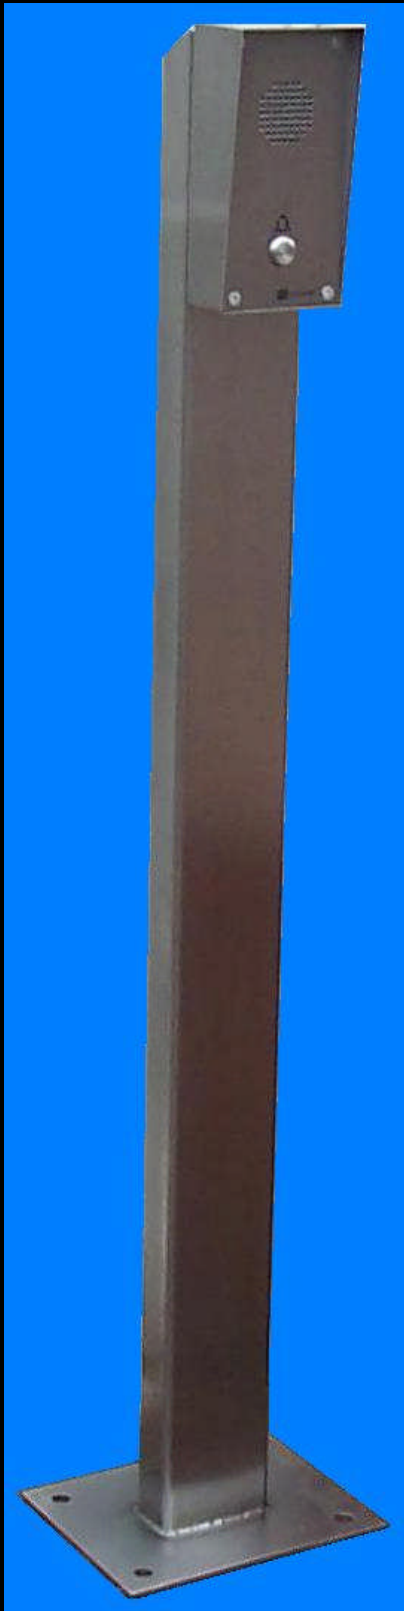

bctechnology

Big Enough To Cope, But Small Enough To Care

Classic Pedestal Range

The Classic Pedestal is the new, cost effective, marine grade stainless steel pedestal from BC Technology.

It has a modern, streamlined design with an angled top for ultimate style.

Being both stylish and robust the Classic Pedestal is the ideal choice for any application.

It's available off the shelf in 1200mm, 1600mm and 2100mm standard heights and can be made to order if any special requirements are required such as dual panel, powder coating or special height etc.

The Classic Pedestal is designed to accommodate any Aiphone door station and stock items can be bolted on directly, eliminating waiting times.

Ideal for:

- Hospitals
- Hotels
- Car Parks
- Warehouses
- Factories