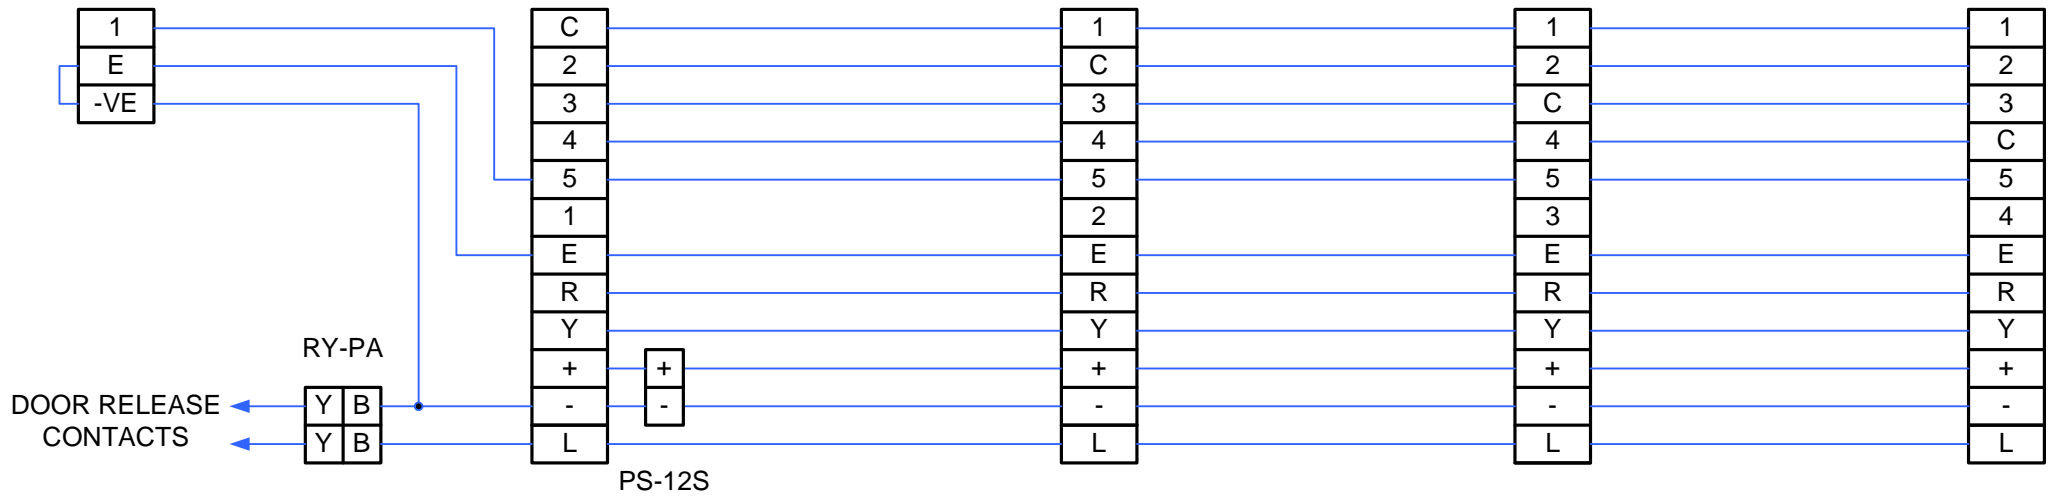

AMP-LE-S

LEF-5

LEF-5

LEF-5

LEF-5

MAX 200M WITH 0.65mm DIAMETER CONDUCTOR

BC TECHNOLOGY LTD
 BC TEC HOUSE
 WALLIS CLOSE
 PARK FARM IND EST
 WELLINGBOROUGH
 NN8 6AG
 TEL: 01933 405050
 FAX: 01933 405454

TITLE: AIPHONE SINGLE DOOR MULTI MASTER LEF		CUSTOMER REF: LEF SYSTEM	DRAWING REF: LEF SYSTEM
DATE: 24/01/06	CABLE TYPE: MULTI CORE CABLES. CONDUCTOR SIZE DETERMINES DISTANCE.	MAXIMUM DISTANCE: 200M	PG: 1 OF 1
DRAWN BY: Paul Carey	DESCRIPTION: WIRING DIAGRAM FOR A SINGLE ENTRANCE TO CALL 4 x LEF-5'S WITH INTERNAL INTERCOM.		